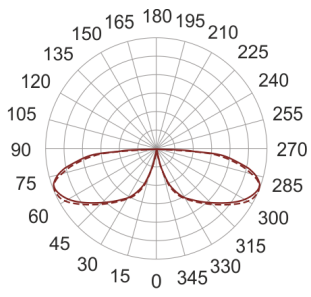

KHA 9 LED II NW ALU

— C0-C180 C90-C270

- IP: 66
- Color temperature: 3500-4000, Cool
- Luminous flux: 606 lm

Name	Code	Colour	Voltage supply	Luminaire wattage	Light source type	Luminous flux	
KHA 9 LED II NW ALU	6063896	aluminum	230V	16W	LED	606 lm	4000K