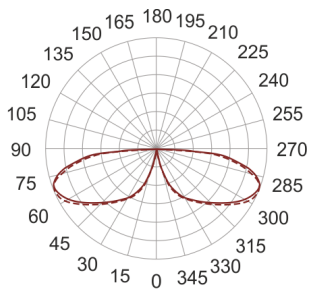

# KHA 9 LED II NW CZARNY

— C0-C180    ..... C90-C270

- IP: 66
- Color temperature: 3500-4000, Cool
- Luminous flux: 606 lm

Name	Code	Colour	Voltage supply	Luminaire wattage	Light source type	Luminous flux	
<a href="#">KHA 9 LED II NW czarny</a>	6063781	black	230V	16W	LED	606 lm	4000K