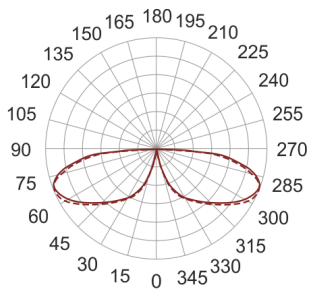

KHA 9 LED II NW CZARNY

— C0-C180 ····· C90-C270

- IP: 66
- Color temperature: 3500-4000, Cool
- Luminous flux: 606 lm

Name	Code	Colour	Voltage supply	Luminaire wattage	Light source type	Luminous flux	
KHA 9 LED II NW czarny	6063781	black	230V	16W	LED	606 lm	4000K