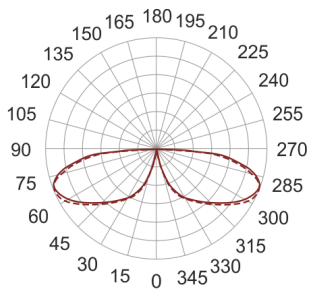

# KHA 9 LED II WW CZARNY

— C0-C180    ..... C90-C270

- IP: 66
- Color temperature: 2700-3500
- Luminous flux: 527 lm

Name	Code	Colour	Voltage supply	Luminaire wattage	Light source type	Luminous flux	
<a href="#">KHA 9 LED II WW czarny</a>	6063481	black	230V	16W	LED	527 lm	3000K