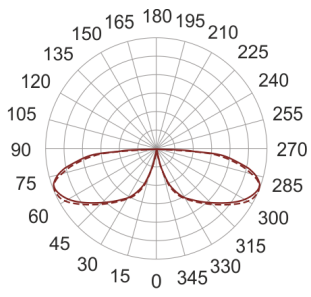

# KHA 9 LED NW ALU

— C0-C180    ..... C90-C270

- IP: 66
- Color temperature: 3500-4000, Cool
- Luminous flux: 606 lm

Name	Code	Colour	Voltage supply	Luminaire wattage	Light source type	Luminous flux	
<a href="#">KHA 9 LED NW ALU</a>	6062996	aluminum	230V	16W	LED	606 lm	4000K