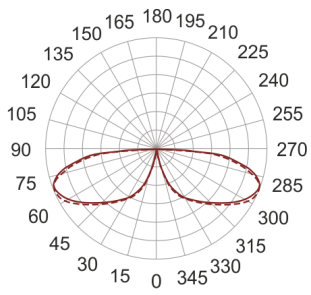

# KHA 9 LED NW CZARNY

155

— C0-C180    ..... C90-C270

- IP: 66
- Color temperature: 3500-4000, Cool
- Luminous flux: 606 lm

Name	Code	Colour	Voltage supply	Luminaire wattage	Light source type	Luminous flux	
<a href="#">KHA 9 LED</a> <a href="#">NW czarny</a>	6062881	black	230V	16W	LED	606 lm	4000K