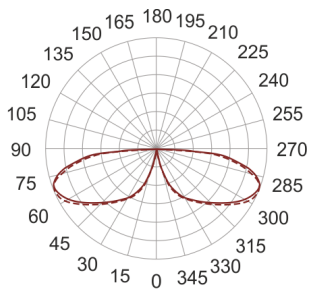

KHA 9 LED NW CZARNY

155

— C0-C180 ····· C90-C270

- IP: 66
- Color temperature: 3500-4000, Cool
- Luminous flux: 606 lm

Name	Code	Colour	Voltage supply	Luminaire wattage	Light source type	Luminous flux	
KHA 9 LED NW czarny	6062881	black	230V	16W	LED	606 lm	4000K