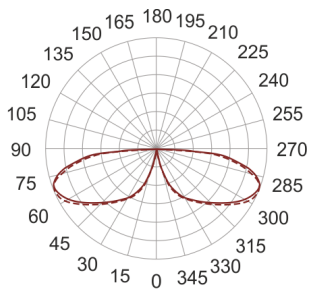

# KHA 9 LED NW CZARNY

— C0-C180    ..... C90-C270

- IP: 66
- Color temperature: 3500-4000, Cool
- Luminous flux: 606 lm

Name	Code	Colour	Voltage supply	Luminaire wattage	Light source type	Luminous flux	
<a href="#">KHA 9 LED</a> <a href="#">NW czarny</a>	6062881	black	230V	16W	LED	606 lm	4000K