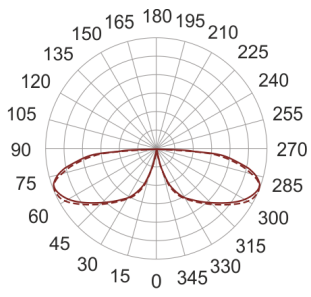

KHA 9 LED NW INOX

— C0-C180 ····· C90-C270

- IP: 66
- Color temperature: 3500-4000, Cool
- Luminous flux: 606 lm

Name	Code	Colour	Voltage supply	Luminaire wattage	Light source type	Luminous flux	
KHA 9 LED NW INOX	6063004	inox	230V	16W	LED	606 lm	4000K