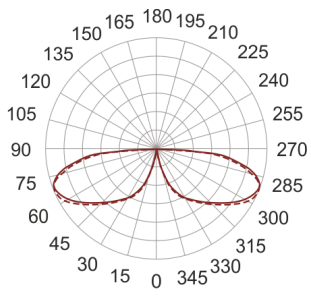

KHA 9 LED NW INOX

— C0-C180 C90-C270

- IP: 66
- Color temperature: 3500-4000, Cool
- Luminous flux: 606 lm

Name	Code	Colour	Voltage supply	Luminaire wattage	Light source type	Luminous flux	
KHA 9 LED NW INOX	6063004	inox	230V	16W	LED	606 lm	4000K