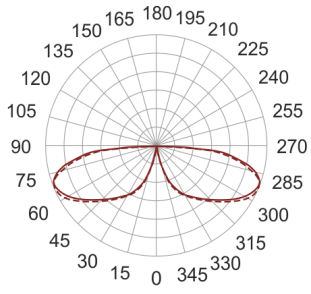

KHA 9 LED WW ALU

— C0-C180 C90-C270

- IP: 66
- Color temperature: 2700-3500
- Luminous flux: 527 lm

Name	Code	Colour	Voltage supply	Luminaire wattage	Light source type	Luminous flux	
KHA 9 LED WW ALU	6062696	aluminum	230V	16W	LED	527 lm	3000K