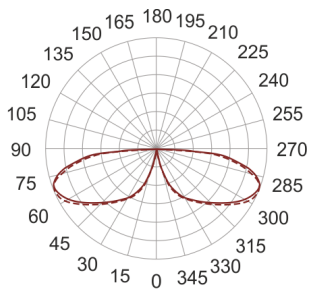

KHA 9 LED WW ALU

155

— C0-C180 C90-C270

- IP: 66
- Color temperature: 2700-3500
- Luminous flux: 527 lm

Name	Code	Colour	Voltage supply	Luminaire wattage	Light source type	Luminous flux	
KHA 9 LED WW ALU	6062696	aluminum	230V	16W	LED	527 lm	3000K