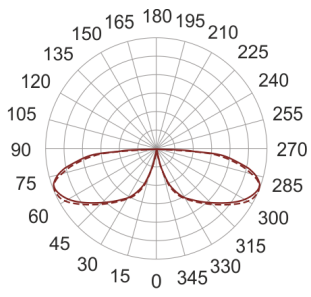

# KHA 9 LED WW CZARNY

— C0-C180      ····· C90-C270

- IP: 66
- Color temperature: 2700-3500
- Luminous flux: 527 lm

Name	Code	Colour	Voltage supply	Luminaire wattage	Light source type	Luminous flux	
<a href="#">KHA 9 LED</a> <a href="#">WW czarny</a>	6062581	black	230V	16W	LED	527 lm	3000K