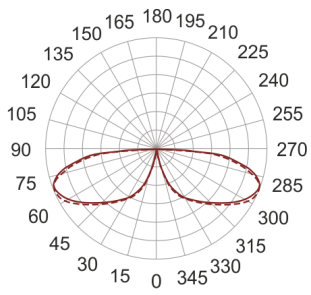

KHA 9 LED WW CZARNY

155

— C0-C180 ····· C90-C270

- IP: 66
- Color temperature: 2700-3500
- Luminous flux: 527 lm

Name	Code	Colour	Voltage supply	Luminaire wattage	Light source type	Luminous flux	
KHA 9 LED WW czarny	6062581	black	230V	16W	LED	527 lm	3000K