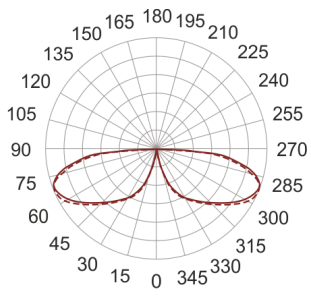

# KHA 9 LED WW INOX

— C0-C180    ..... C90-C270

- IP: 66
- Color temperature: 2700-3500
- Luminous flux: 527 lm

Name	Code	Colour	Voltage supply	Luminaire wattage	Light source type	Luminous flux	
<a href="#">KHA 9 LED</a> <a href="#">WW INOX</a>	6062704	inox	230V	16W	LED	527 lm	3000K