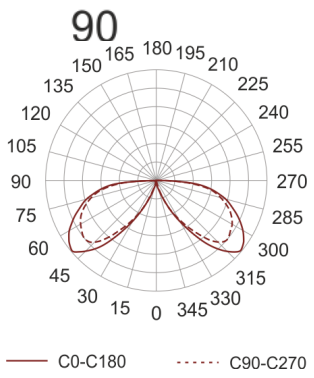

KHA SLIM 220 LED CW ALU

- IP: 66
- Color temperature: > 4000, Cool

- Luminous flux: 228 lm

Name	Code	Colour	Voltage supply	Luminaire wattage	Light source type	Luminous flux	
KHA SLIM 220 LED CW ALU	6081696	aluminum	230V	11,5W	LED	228 lm	5000K