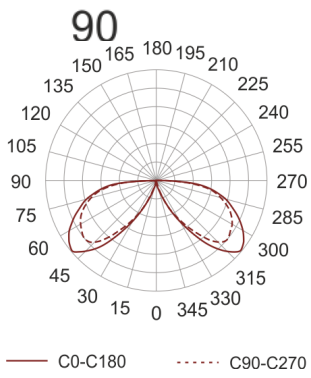

# KHA SLIM 220 LED CW CZARNY

---

- IP: 66
- Color temperature: > 4000, Cool

- Luminous flux: 228 lm

Name	Code	Colour	Voltage supply	Luminaire wattage	Light source type	Luminous flux	
<a href="#">KHA SLIM</a> <a href="#">220 LED CW</a> czarny	6081581	black	230V	11,5W	LED	228 lm	5000K