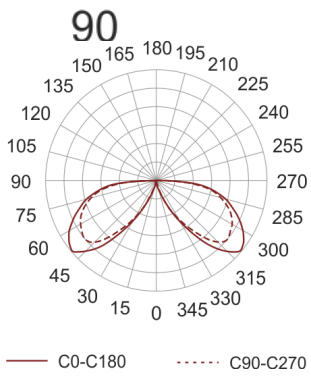

KHA SLIM 220 LED CW CZARNY

- IP: 66
- Color temperature: > 4000, Cool

- Luminous flux: 228 lm

Name	Code	Colour	Voltage supply	Luminaire wattage	Light source type	Luminous flux	
KHA SLIM 220 LED CW czarny	6081581	black	230V	11,5W	LED	228 lm	5000K