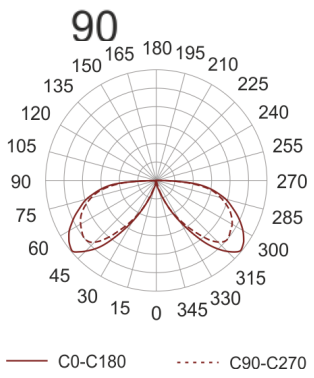

KHA SLIM 220 LED CW CZARNY

- IP: 66
- Color temperature: > 4000, Cool

- Luminous flux: 228 lm

Name	Code	Colour	Voltage supply	Luminaire wattage	Light source type	Luminous flux	
KHA SLIM 220 LED CW czarny	6081581	black	230V	11,5W	LED	228 lm	5000K