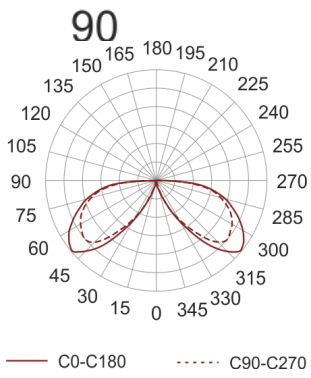

# KHA SLIM 220 LED CW INOX

---

- IP: 66
- Color temperature: > 4000, Cool

- Luminous flux: 228 lm

Name	Code	Colour	Voltage supply	Luminaire wattage	Light source type	Luminous flux	
<a href="#">KHA SLIM</a> <a href="#">220 LED CW</a> <a href="#">INOX</a>	6081704	inox	230V	11,5W	LED	228 lm	5000K