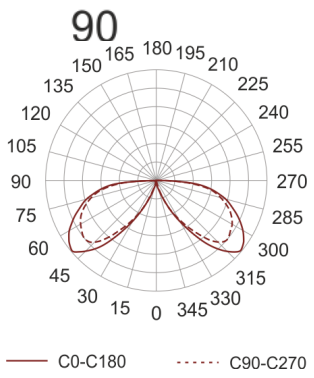

KHA SLIM 220 LED CW INOX

- IP: 66
- Color temperature: > 4000, Cool

- Luminous flux: 228 lm

Name	Code	Colour	Voltage supply	Luminaire wattage	Light source type	Luminous flux	
KHA SLIM 220 LED CW INOX	6081704	inox	230V	11,5W	LED	228 lm	5000K