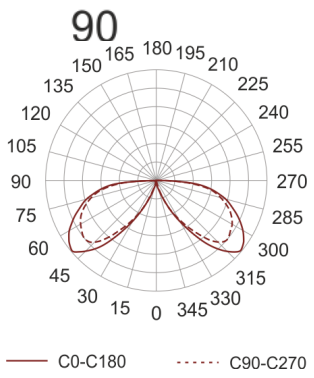

KHA SLIM 220 LED NW ALU

- IP: 66
- Color temperature: 3500-4000, Cool

- Luminous flux: 206 lm

Name	Code	Colour	Voltage supply	Luminaire wattage	Light source type	Luminous flux	
KHA SLIM 220 LED NW ALU	6081396	aluminum	230V	11,5W	LED	206 lm	4000K