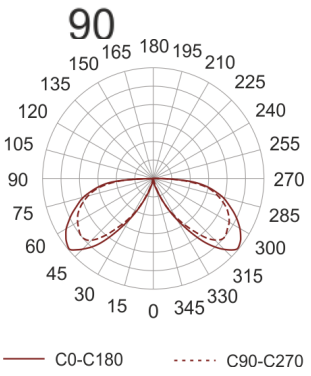

KHA SLIM 220 LED NW ALU

- IP: 66
- Color temperature: 3500-4000, Cool

- Luminous flux: 206 lm

Name	Code	Colour	Voltage supply	Luminaire wattage	Light source type	Luminous flux	
KHA SLIM 220 LED NW ALU	6081396	aluminum	230V	11,5W	LED	206 lm	4000K