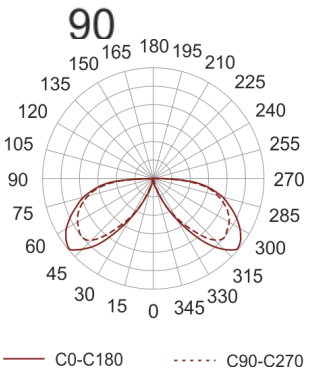

# KHA SLIM 220 LED NW ALU

---

- IP: 66
- Color temperature: 3500-4000, Cool

- Luminous flux: 206 lm

Name	Code	Colour	Voltage supply	Luminaire wattage	Light source type	Luminous flux	
<a href="#">KHA SLIM</a> <a href="#">220 LED NW</a> <a href="#">ALU</a>	6081396	aluminum	230V	11,5W	LED	206 lm	4000K