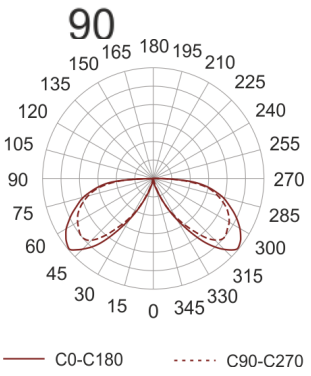

KHA SLIM 220 LED NW CZARNY

- IP: 66
- Color temperature: 3500-4000, Cool

- Luminous flux: 206 lm

Name	Code	Colour	Voltage supply	Luminaire wattage	Light source type	Luminous flux	
KHA SLIM 220 LED NW czarny	6081281	black	230V	11,5W	LED	206 lm	4000K