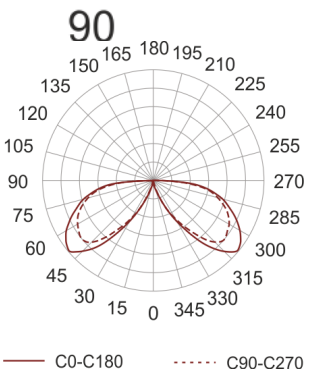

KHA SLIM 220 LED NW CZARNY

- IP: 66
- Color temperature: 3500-4000, Cool

- Luminous flux: 206 lm

Name	Code	Colour	Voltage supply	Luminaire wattage	Light source type	Luminous flux	
KHA SLIM 220 LED NW czarny	6081281	black	230V	11,5W	LED	206 lm	4000K