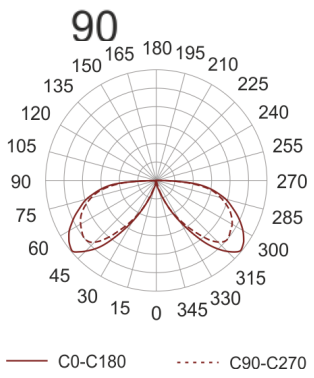

KHA SLIM 220 LED NW CZARNY

- IP: 66
- Color temperature: 3500-4000, Cool

- Luminous flux: 206 lm

Name	Code	Colour	Voltage supply	Luminaire wattage	Light source type	Luminous flux	
KHA SLIM 220 LED NW czarny	6081281	black	230V	11,5W	LED	206 lm	4000K