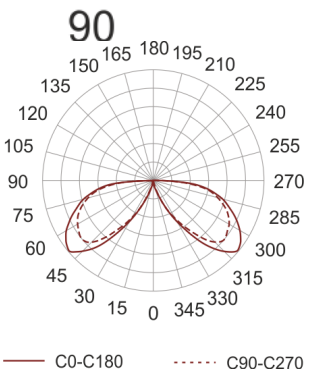

# KHA SLIM 220 LED NW CZARNY

---

- IP: 66
- Color temperature: 3500-4000, Cool

- Luminous flux: 206 lm

Name	Code	Colour	Voltage supply	Luminaire wattage	Light source type	Luminous flux	
<a href="#">KHA SLIM</a> <a href="#">220 LED NW</a> czarny	6081281	black	230V	11,5W	LED	206 lm	4000K