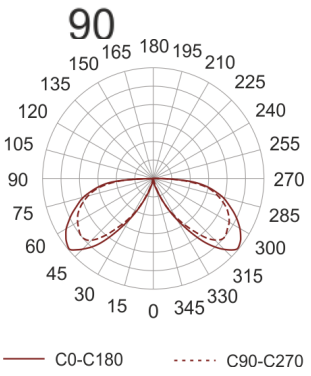

# KHA SLIM 220 LED NW INOX

---

- IP: 66
- Color temperature: 3500-4000, Cool

- Luminous flux: 206 lm

Name	Code	Colour	Voltage supply	Luminaire wattage	Light source type	Luminous flux	
<a href="#">KHA SLIM</a> <a href="#">220 LED NW</a> <a href="#">INOX</a>	6081404	inox	230V	11,5W	LED	206 lm	4000K