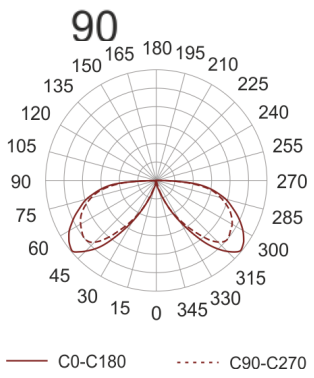

KHA SLIM 220 LED NW INOX

- IP: 66
- Color temperature: 3500-4000, Cool

- Luminous flux: 206 lm

Name	Code	Colour	Voltage supply	Luminaire wattage	Light source type	Luminous flux	
KHA SLIM 220 LED NW INOX	6081404	inox	230V	11,5W	LED	206 lm	4000K