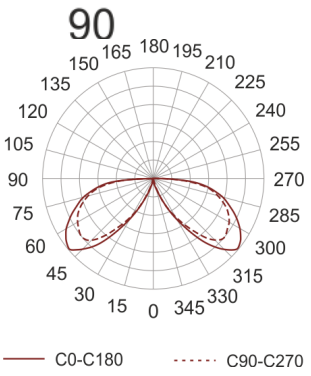

KHA SLIM 220 LED NW INOX

- IP: 66
- Color temperature: 3500-4000, Cool

- Luminous flux: 206 lm

Name	Code	Colour	Voltage supply	Luminaire wattage	Light source type	Luminous flux	
KHA SLIM 220 LED NW INOX	6081404	inox	230V	11,5W	LED	206 lm	4000K