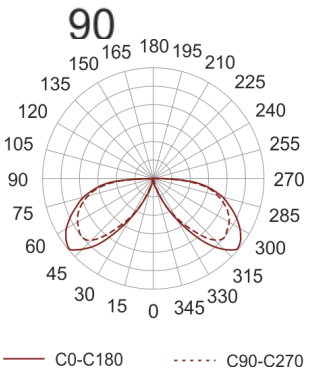

KHA SLIM 220 LED WW ALU

- IP: 66
- Color temperature: 2700-3500

- Luminous flux: 182 lm

Name	Code	Colour	Voltage supply	Luminaire wattage	Light source type	Luminous flux	
KHA SLIM 220 LED WW ALU	6081096	aluminum	230V	11,5W	LED	182 lm	3000K