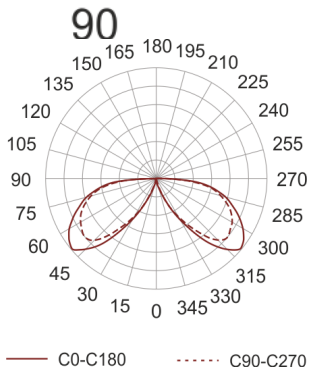

KHA SLIM 220 LED WW ALU

- IP: 66
- Color temperature: 2700-3500

- Luminous flux: 182 lm

Name	Code	Colour	Voltage supply	Luminaire wattage	Light source type	Luminous flux	
KHA SLIM 220 LED WW ALU	6081096	aluminum	230V	11,5W	LED	182 lm	3000K