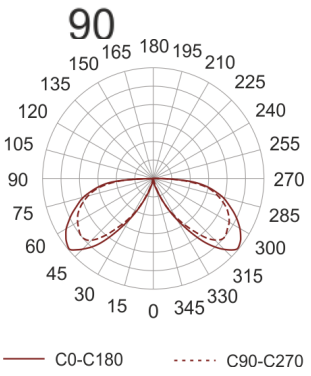

# KHA SLIM 220 LED WW ALU

---

- IP: 66
- Color temperature: 2700-3500

- Luminous flux: 182 lm

Name	Code	Colour	Voltage supply	Luminaire wattage	Light source type	Luminous flux	
<a href="#">KHA SLIM</a> <a href="#">220 LED WW</a> <a href="#">ALU</a>	6081096	aluminum	230V	11,5W	LED	182 lm	3000K