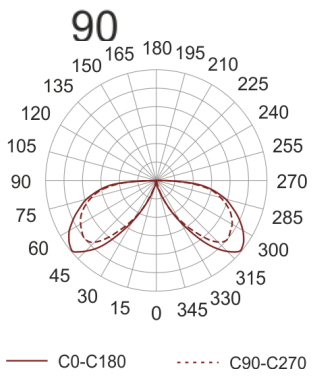

# KHA SLIM 220 LED WW CZARNY

---

- IP: 66
- Color temperature: 2700-3500

- Luminous flux: 182 lm

Name	Code	Colour	Voltage supply	Luminaire wattage	Light source type	Luminous flux	
<a href="#">KHA SLIM</a> <a href="#">220 LED WW</a> czarny	6080981	black	230V	11,5W	LED	182 lm	3000K