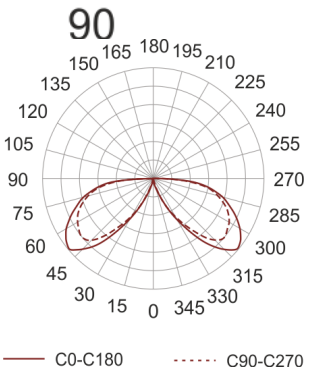

# KHA SLIM 220 LED WW CZARNY

---

- IP: 66
- Color temperature: 2700-3500

- Luminous flux: 182 lm

Name	Code	Colour	Voltage supply	Luminaire wattage	Light source type	Luminous flux	
<a href="#">KHA SLIM</a> <a href="#">220 LED WW</a> czarny	6080981	black	230V	11,5W	LED	182 lm	3000K