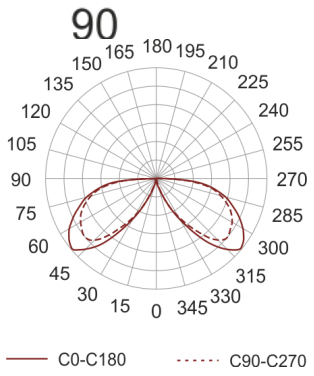

# KHA SLIM 220 LED WW CZARNY

---

- IP: 66
- Color temperature: 2700-3500

- Luminous flux: 182 lm

Name	Code	Colour	Voltage supply	Luminaire wattage	Light source type	Luminous flux	
<a href="#">KHA SLIM</a> <a href="#">220 LED WW</a> czarny	6080981	black	230V	11,5W	LED	182 lm	3000K