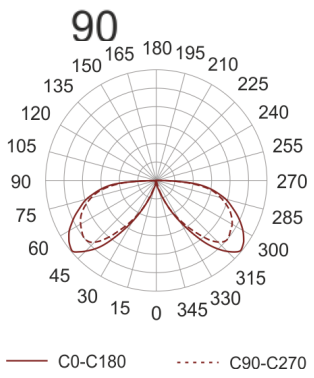

KHA SLIM 220 LED WW INOX

- IP: 66
- Color temperature: 2700-3500

- Luminous flux: 182 lm

Name	Code	Colour	Voltage supply	Luminaire wattage	Light source type	Luminous flux	
KHA SLIM 220 LED WW INOX	6081104	inox	230V	11,5W	LED	182 lm	3000K