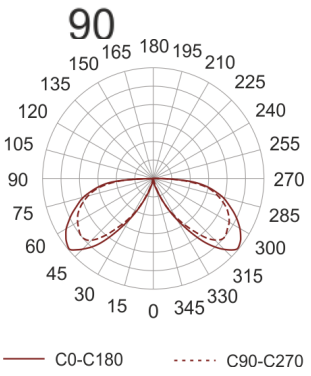

# KHA SLIM 220 LED WW INOX

---

- IP: 66
- Color temperature: 2700-3500

- Luminous flux: 182 lm

Name	Code	Colour	Voltage supply	Luminaire wattage	Light source type	Luminous flux	
<a href="#">KHA SLIM</a> <a href="#">220 LED WW</a> <a href="#">INOX</a>	6081104	inox	230V	11,5W	LED	182 lm	3000K