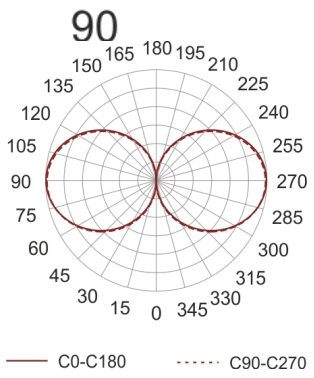

# KHA SLIM 250 LED NW ALU

---

- IP: 66
- Color temperature: 3500-4000, Cool

- Luminous flux: 3986 lm

Name	Code	Colour	Voltage supply	Luminaire wattage	Light source type	Luminous flux	
<a href="#">KHA SLIM</a> <a href="#">250 LED NW</a> <a href="#">ALU</a>	6083096	aluminum	230V	59W	LED	3986 lm	4000K