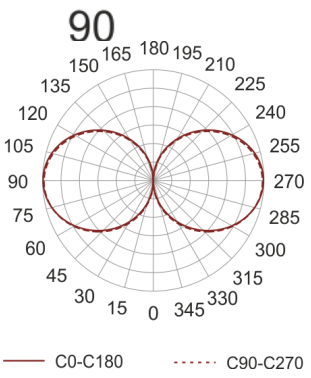

KHA SLIM 250 LED NW ALU

- IP: 66
- Color temperature: 3500-4000, Cool

- Luminous flux: 3986 lm

Name	Code	Colour	Voltage supply	Luminaire wattage	Light source type	Luminous flux	
KHA SLIM 250 LED NW ALU	6083096	aluminum	230V	59W	LED	3986 lm	4000K