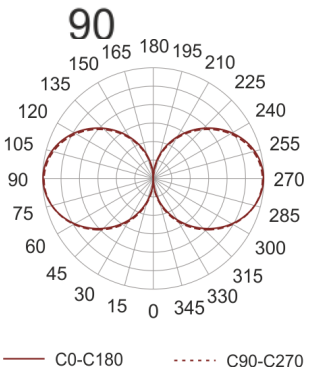

KHA SLIM 250 LED NW ALU

- IP: 66
- Color temperature: 3500-4000, Cool

- Luminous flux: 3986 lm

Name	Code	Colour	Voltage supply	Luminaire wattage	Light source type	Luminous flux	
KHA SLIM 250 LED NW ALU	6083096	aluminum	230V	59W	LED	3986 lm	4000K