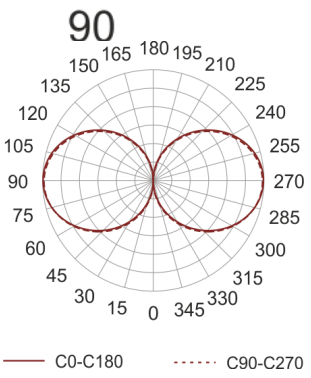

KHA SLIM 250 LED NW CZARNY

- IP: 66
- Color temperature: 3500-4000, Cool

- Luminous flux: 3986 lm

Name	Code	Colour	Voltage supply	Luminaire wattage	Light source type	Luminous flux	
KHA SLIM 250 LED NW czarny	6082981	black	230V	59W	LED	3986 lm	4000K