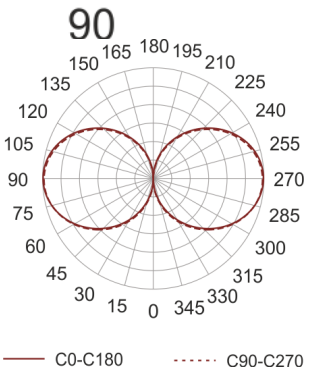

# KHA SLIM 250 LED NW CZARNY

---

- IP: 66
- Color temperature: 3500-4000, Cool

- Luminous flux: 3986 lm

Name	Code	Colour	Voltage supply	Luminaire wattage	Light source type	Luminous flux	
<a href="#">KHA SLIM</a> <a href="#">250 LED NW</a> czarny	6082981	black	230V	59W	LED	3986 lm	4000K