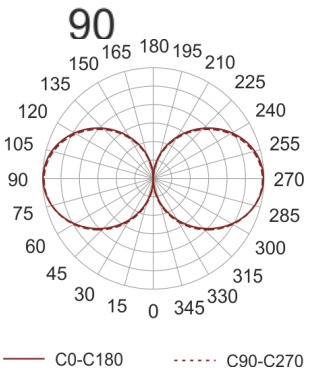

KHA SLIM 250 LED NW INOX

- IP: 66
- Color temperature: 3500-4000, Cool

- Luminous flux: 3986 lm

Name	Code	Colour	Voltage supply	Luminaire wattage	Light source type	Luminous flux	
KHA SLIM 250 LED NW INOX	6083104	inox	230V	59W	LED	3986 lm	4000K