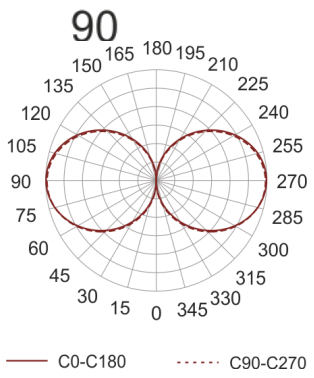

# KHA SLIM 250 LED NW INOX

---

- IP: 66
- Color temperature: 3500-4000, Cool

- Luminous flux: 3986 lm

Name	Code	Colour	Voltage supply	Luminaire wattage	Light source type	Luminous flux	
<a href="#">KHA SLIM</a> <a href="#">250 LED NW</a> <a href="#">INOX</a>	6083104	inox	230V	59W	LED	3986 lm	4000K