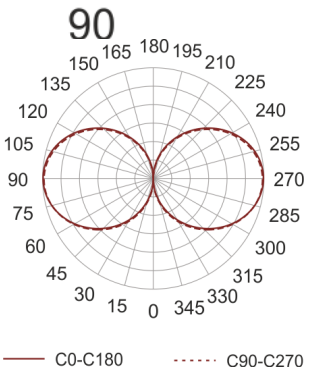

KHA SLIM 250 LED WW ALU

- IP: 66
- Color temperature: 2700-3500

- Luminous flux: 3863 lm

Name	Code	Colour	Voltage supply	Luminaire wattage	Light source type	Luminous flux	
KHA SLIM 250 LED WW ALU	6082796	aluminum	230V	59W	LED	3863 lm	3000K