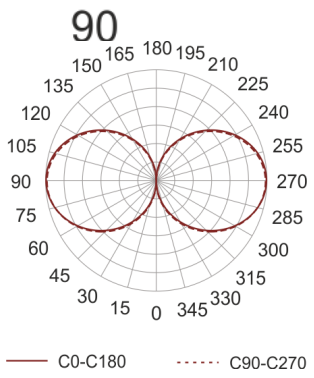

KHA SLIM 250 LED WW ALU

- IP: 66
- Color temperature: 2700-3500

- Luminous flux: 3863 lm

Name	Code	Colour	Voltage supply	Luminaire wattage	Light source type	Luminous flux	
KHA SLIM 250 LED WW ALU	6082796	aluminum	230V	59W	LED	3863 lm	3000K