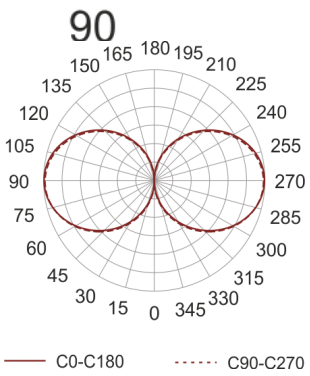

KHA SLIM 250 LED WW ALU

- IP: 66
- Color temperature: 2700-3500

- Luminous flux: 3863 lm

Name	Code	Colour	Voltage supply	Luminaire wattage	Light source type	Luminous flux	
KHA SLIM 250 LED WW ALU	6082796	aluminum	230V	59W	LED	3863 lm	3000K