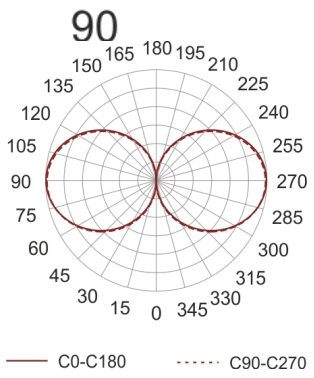

KHA SLIM 250 LED WW CZARNY

- IP: 66
- Color temperature: 2700-3500

- Luminous flux: 3863 lm

Name	Code	Colour	Voltage supply	Luminaire wattage	Light source type	Luminous flux	
KHA SLIM 250 LED WW czarny	6082681	black	230V	59W	LED	3863 lm	3000K