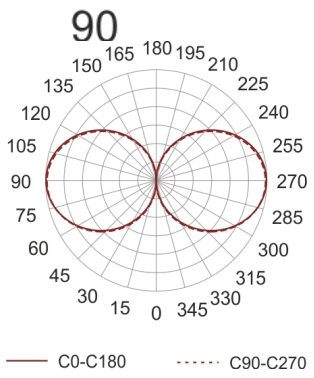

# KHA SLIM 250 LED WW CZARNY

---

- IP: 66
- Color temperature: 2700-3500

- Luminous flux: 3863 lm

Name	Code	Colour	Voltage supply	Luminaire wattage	Light source type	Luminous flux	
<a href="#">KHA SLIM</a> <a href="#">250 LED WW</a> czarny	6082681	black	230V	59W	LED	3863 lm	3000K