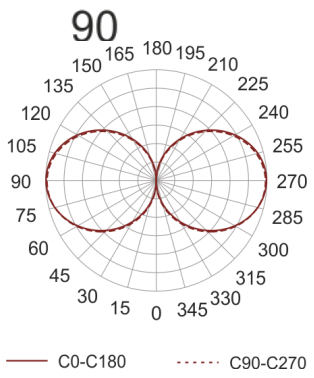

KHA SLIM 250 LED WW INOX

- IP: 66
- Color temperature: 2700-3500

- Luminous flux: 3863 lm

| Name | Code | Colour | Voltage supply | Luminaire wattage | Light source type | Luminous flux | |
|--|---------|--------|----------------|-------------------|-------------------|---------------|-------|
| KHA SLIM 250 LED WW INOX | 6082804 | inox | 230V | 59W | LED | 3863 lm | 3000K |