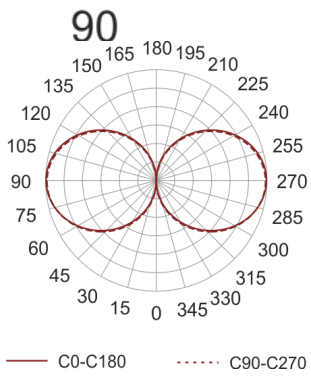

# KHA SLIM 250 LED WW INOX

---

- IP: 66
- Color temperature: 2700-3500

- Luminous flux: 3863 lm

Name	Code	Colour	Voltage supply	Luminaire wattage	Light source type	Luminous flux	
<a href="#">KHA SLIM</a> <a href="#">250 LED WW</a> <a href="#">INOX</a>	6082804	inox	230V	59W	LED	3863 lm	3000K