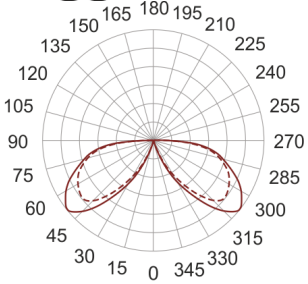

KHA SLIM 93 LED CW ALU

930

90

— C0-C180 - - - - C90-C270

- IP: 66
- Color temperature: > 4000, Cool
- Luminous flux: 228 lm

Name	Code	Colour	Voltage supply	Luminaire wattage	Light source type	Luminous flux	
KHA SLIM 93 LED CW ALU	6084096	aluminum	230V	11,5W	LED	228 lm	5000K