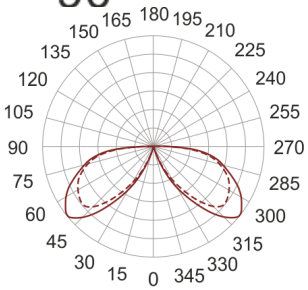

# KHA SLIM 93 LED CW ALU

---

930

90

— C0-C180      - - - - C90-C270

- IP: 66
- Color temperature: > 4000, Cool
- Luminous flux: 228 lm

Name	Code	Colour	Voltage supply	Luminaire wattage	Light source type	Luminous flux	
<a href="#">KHA SLIM 93 LED CW ALU</a>	6084096	aluminum	230V	11,5W	LED	228 lm	5000K