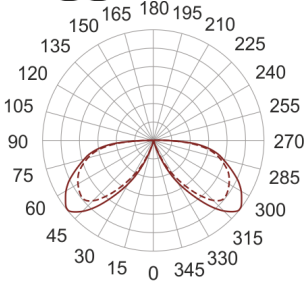

# KHA SLIM 93 LED CW CZARNY

---

930

90

— C0-C180      - - - - C90-C270

- IP: 66
- Color temperature: > 4000, Cool
- Luminous flux: 228 lm

Name	Code	Colour	Voltage supply	Luminaire wattage	Light source type	Luminous flux	
<a href="#">KHA SLIM 93 LED CW czarny</a>	6083981	black	230V	11,5W	LED	228 lm	5000K