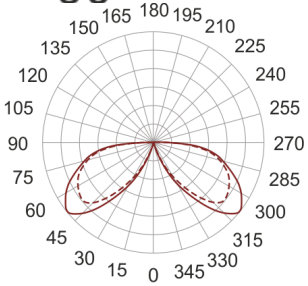

KHA SLIM 93 LED CW INOX

930

90

— C0-C180 - - - - C90-C270

- IP: 66
- Color temperature: > 4000, Cool
- Luminous flux: 228 lm

Name	Code	Colour	Voltage supply	Luminaire wattage	Light source type	Luminous flux	
KHA SLIM 93 LED CW INOX	6084104	inox	230V	11,5W	LED	228 lm	5000K