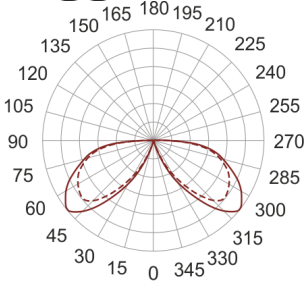

KHA SLIM 93 LED CW INOX

930

90

— C0-C180 - - - - C90-C270

- IP: 66
- Color temperature: > 4000, Cool
- Luminous flux: 228 lm

Name	Code	Colour	Voltage supply	Luminaire wattage	Light source type	Luminous flux	
KHA SLIM 93 LED CW INOX	6084104	inox	230V	11,5W	LED	228 lm	5000K