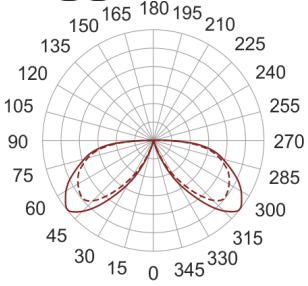

# KHA SLIM 93 LED NW ALU

---

930

90

— C0-C180      - - - C90-C270

- IP: 66
- Color temperature: 3500-4000, Cool
- Luminous flux: 206 lm

Name	Code	Colour	Voltage supply	Luminaire wattage	Light source type	Luminous flux	
<a href="#">KHA SLIM 93 LED-NW-ALU</a>	6083796	aluminum	230V	11,5W	LED	206 lm	4000K