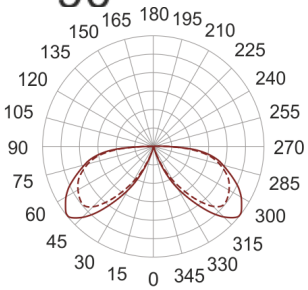

# KHA SLIM 93 LED NW ALU

---

930

90

— C0-C180      - - - - C90-C270

- IP: 66
- Color temperature: 3500-4000, Cool
- Luminous flux: 206 lm

Name	Code	Colour	Voltage supply	Luminaire wattage	Light source type	Luminous flux	
<a href="#">KHA SLIM 93 LED-NW-ALU</a>	6083796	aluminum	230V	11,5W	LED	206 lm	4000K