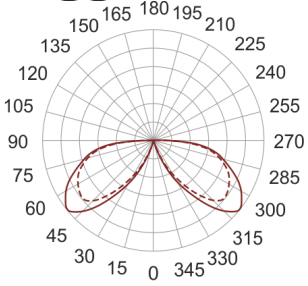

# KHA SLIM 93 LED NW ALU

---

930

90

— C0-C180      - - - - C90-C270

- IP: 66
- Color temperature: 3500-4000, Cool
- Luminous flux: 206 lm

Name	Code	Colour	Voltage supply	Luminaire wattage	Light source type	Luminous flux	
<a href="#">KHA SLIM 93 LED-NW-ALU</a>	6083796	aluminum	230V	11,5W	LED	206 lm	4000K