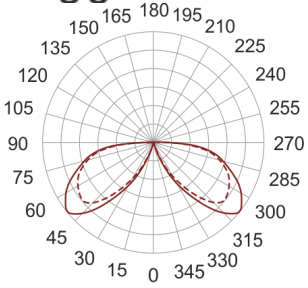

KHA SLIM 93 LED NW CZARNY

930

90

— C0-C180 - - - - C90-C270

- IP: 66
- Color temperature: 3500-4000, Cool
- Luminous flux: 206 lm

| Name | Code | Colour | Voltage supply | Luminaire wattage | Light source type | Luminous flux | |
|---|---------|--------|----------------|-------------------|-------------------|---------------|-------|
| KHA SLIM 93 LED-NW czarny | 6083681 | black | 230V | 11,5W | LED | 206 lm | 4000K |