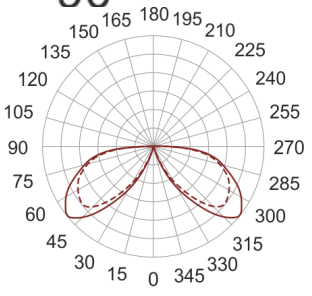

# KHA SLIM 93 LED NW INOX

---

930

90

— C0-C180      - - - - C90-C270

- IP: 66
- Color temperature: 3500-4000, Cool
- Luminous flux: 206 lm

Name	Code	Colour	Voltage supply	Luminaire wattage	Light source type	Luminous flux	
<a href="#">KHA SLIM 93 LED-NW-INOX</a>	6083804	inox	230V	11,5W	LED	206 lm	4000K