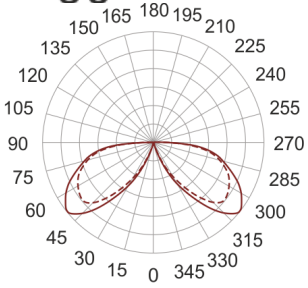

# KHA SLIM 93 LED NW INOX

---

930

90

— C0-C180      - - - C90-C270

- IP: 66
- Color temperature: 3500-4000, Cool
- Luminous flux: 206 lm

Name	Code	Colour	Voltage supply	Luminaire wattage	Light source type	Luminous flux	
<a href="#">KHA SLIM 93 LED-NW-INOX</a>	6083804	inox	230V	11,5W	LED	206 lm	4000K