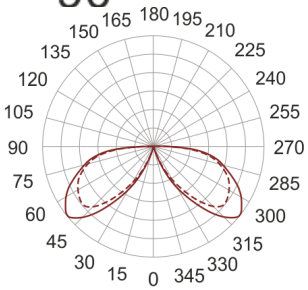

KHA SLIM 93 LED WW ALU

930

90

— C0-C180 - - - - C90-C270

- IP: 66
- Color temperature: 2700-3500
- Luminous flux: 182 lm

Name	Code	Colour	Voltage supply	Luminaire wattage	Light source type	Luminous flux	
KHA SLIM 93 LED WW ALU	6083496	aluminum	230V	11,5W	LED	182 lm	3000K