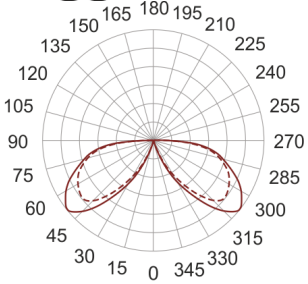

# KHA SLIM 93 LED WW ALU

---

930

90

— C0-C180      - - - - C90-C270

- IP: 66
- Color temperature: 2700-3500
- Luminous flux: 182 lm

Name	Code	Colour	Voltage supply	Luminaire wattage	Light source type	Luminous flux	
<a href="#">KHA SLIM 93 LED WW ALU</a>	6083496	aluminum	230V	11,5W	LED	182 lm	3000K