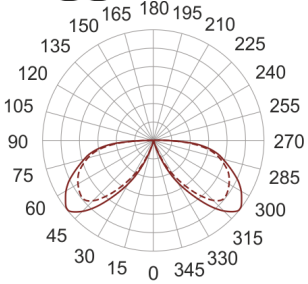

KHA SLIM 93 LED WW CZARNY

930

90

— C0-C180 - - - - C90-C270

- IP: 66
- Color temperature: 2700-3500
- Luminous flux: 182 lm

| Name | Code | Colour | Voltage supply | Luminaire wattage | Light source type | Luminous flux | |
|-------------------------------------------|---------|--------|----------------|-------------------|-------------------|---------------|-------|
| KHA SLIM 93 LED WW czarny | 6083381 | black | 230V | 11,5W | LED | 182 lm | 3000K |