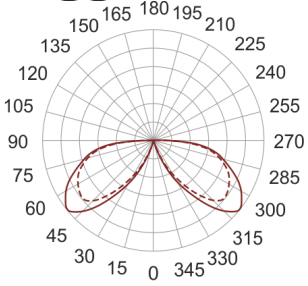

KHA SLIM 93 LED WW CZARNY

930

90

— C0-C180 - - - - C90-C270

- IP: 66
- Color temperature: 2700-3500
- Luminous flux: 182 lm

| Name | Code | Colour | Voltage supply | Luminaire wattage | Light source type | Luminous flux | |
|---|---------|--------|----------------|-------------------|-------------------|---------------|-------|
| KHA SLIM 93 LED WW czarny | 6083381 | black | 230V | 11,5W | LED | 182 lm | 3000K |