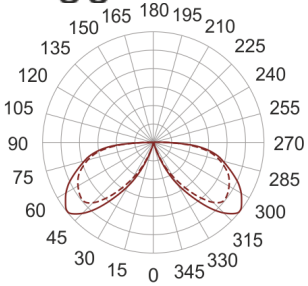

# KHA SLIM 93 LED WW CZARNY

---

930

90

— C0-C180      - - - - C90-C270

- IP: 66
- Color temperature: 2700-3500
- Luminous flux: 182 lm

Name	Code	Colour	Voltage supply	Luminaire wattage	Light source type	Luminous flux	
<a href="#">KHA SLIM 93 LED WW czarny</a>	6083381	black	230V	11,5W	LED	182 lm	3000K