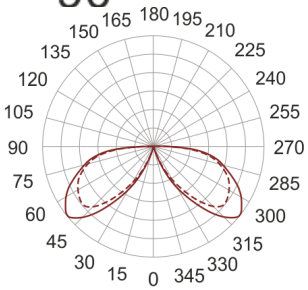

KHA SLIM 93 LED WW CZARNY

930

90

— C0-C180 - - - - C90-C270

- IP: 66
- Color temperature: 2700-3500
- Luminous flux: 182 lm

Name	Code	Colour	Voltage supply	Luminaire wattage	Light source type	Luminous flux	
KHA SLIM 93 LED WW czarny	6083381	black	230V	11,5W	LED	182 lm	3000K