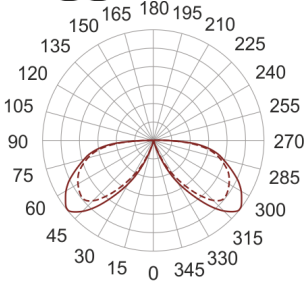

KHA SLIM 93 LED WW INOX

930

90

— C0-C180 - - - C90-C270

- IP: 66
- Color temperature: 2700-3500
- Luminous flux: 182 lm

Name	Code	Colour	Voltage supply	Luminaire wattage	Light source type	Luminous flux	
KHA SLIM 93 LED WW INOX	6083504	inox	230V	11,5W	LED	182 lm	3000K