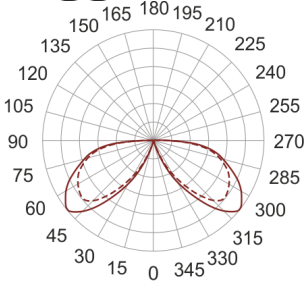

# KHA SLIM 93 LED WW INOX

---

930

90

— C0-C180      - - - - C90-C270

- IP: 66
- Color temperature: 2700-3500
- Luminous flux: 182 lm

Name	Code	Colour	Voltage supply	Luminaire wattage	Light source type	Luminous flux	
<a href="#">KHA SLIM 93 LED WW INOX</a>	6083504	inox	230V	11,5W	LED	182 lm	3000K