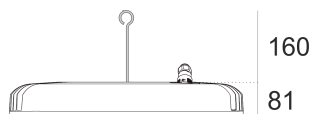

# KOA MAXI 210 S/EW

- IP: 66
- Color temperature: 3500-4000, Cool
- Luminous flux: 21967 lm

| Name | Code | Colour | Voltage supply | Luminaire wattage | Light source type | Luminous flux |
|------|------|--------|----------------|-------------------|-------------------|---------------|
|      |      |        |                |                   |                   |               |