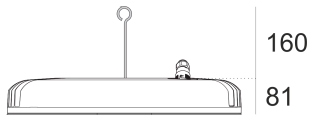

KOA MAXI 270 S/EW

— C0-C180 ····· C90-C270

- IP: 66
- Color temperature: 3500-4000, Cool
- Luminous flux: 29111 lm

Name	Code	Colour	Voltage supply	Luminaire wattage	Light source type	Luminous flux

KOA MAXI 270 S/EW	6112594		230V	270W	LED	29111 lm	4000K
----------------------	---------	--	------	------	-----	----------	-------