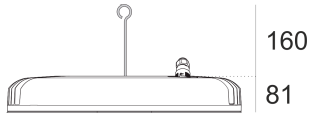

# KOA MAXI 270 S/EW

— C0-C180      ····· C90-C270

- IP: 66
- Color temperature: 3500-4000, Cool
- Luminous flux: 29111 lm

Name	Code	Colour	Voltage supply	Luminaire wattage	Light source type	Luminous flux