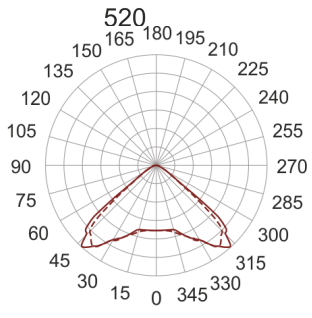

KOA MAXI 270 S/EW

— C0-C180 ····· C90-C270

- IP: 66
- Color temperature: 3500-4000, Cool
- Luminous flux: 29111 lm

Name	Code	Colour	Voltage supply	Luminaire wattage	Light source type	Luminous flux

KOA MAXI 270 S/EW	6112594		230V	270W	LED	29111 lm	4000K
----------------------	---------	--	------	------	-----	----------	-------