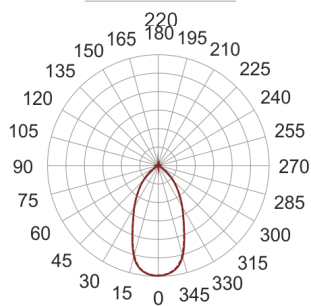

# KOMBIC 4000LM/3K BIAŁY

— C0-C180      - - - - C90-C270

- IP: 44
- Color temperature: 2700-3500
- Luminous flux: 2943 lm

Name	Code	Colour	Voltage supply	Luminaire wattage	Light source type	Luminous flux