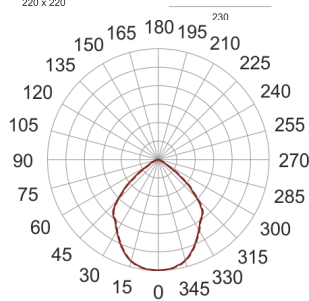

KOMBIC SQUARE 3000LM/3K BIAŁY

— C0-C180 - - - C90-C270

- IP: 44
- Color temperature: 2700-3500
- Luminous flux: 1725 lm

Name	Code	Colour	Voltage supply	Luminaire wattage	Light source type	Luminous flux	
KOMBIC SQUARE 3000lm/3K BIAŁY	9241430	white	230V	22W	LED	1725 lm	3000K