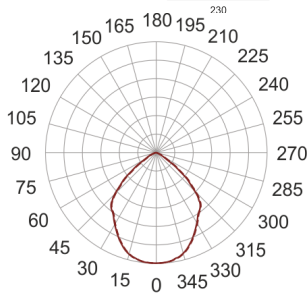

# KOMBIC SQUARE 3000LM/3K BIAŁY

— C0-C180      - - - - C90-C270

- IP: 44
- Color temperature: 2700-3500
- Luminous flux: 1725 lm

Name	Code	Colour	Voltage supply	Luminaire wattage	Light source type	Luminous flux	
KOMBIC SQUARE 3000lm/3K BIAŁY	9241430	white	230V	22W	LED	1725 lm	3000K