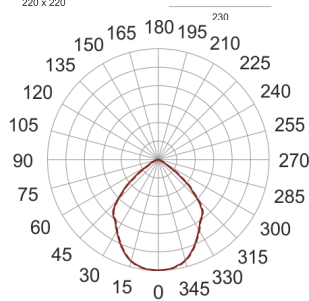

KOMBIC SQUARE 3000LM/3K BIAŁY

— C0-C180 - - - - C90-C270

- IP: 44
- Color temperature: 2700-3500
- Luminous flux: 1725 lm

Name	Code	Colour	Voltage supply	Luminaire wattage	Light source type	Luminous flux	
KOMBIC SQUARE 3000lm/3K BIAŁY	9241430	white	230V	22W	LED	1725 lm	3000K