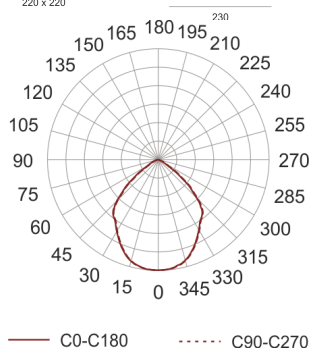

# KOMBIC SQUARE 3000LM/4K BIAŁY

- IP: 44
- Color temperature: 3500-4000, Cool
- Luminous flux: 1858 lm

Name	Code	Colour	Voltage supply	Luminaire wattage	Light source type	Luminous flux	
<a href="#">KOMBIC SQUARE 3000lm/4K BIAŁY</a>	9241440	white	230V	22W	LED	1858 lm	4000K