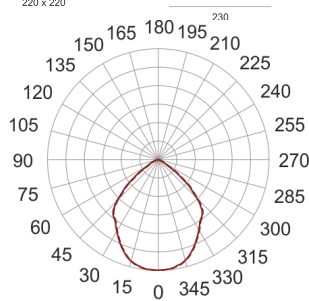

# KOMBIC SQUARE 3000LM/4K BIAŁY

— C0-C180    - - - - C90-C270

- IP: 44
- Color temperature: 3500-4000, Cool
- Luminous flux: 1858 lm

Name	Code	Colour	Voltage supply	Luminaire wattage	Light source type	Luminous flux	
KOMBIC SQUARE 3000lm/4K BIAŁY	9241440	white	230V	22W	LED	1858 lm	4000K