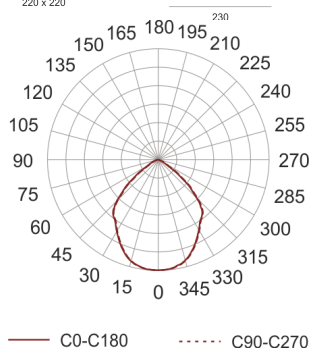

KOMBIC SQUARE 3000LM/4K BIAŁY

- IP: 44
- Color temperature: 3500-4000, Cool
- Luminous flux: 1858 lm

Name	Code	Colour	Voltage supply	Luminaire wattage	Light source type	Luminous flux	
KOMBIC SQUARE 3000lm/4K BIAŁY	9241440	white	230V	22W	LED	1858 lm	4000K