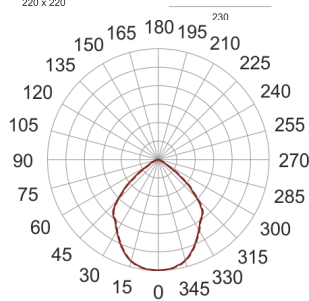

KOMBIC SQUARE 3000LM/4K BIAŁY

— C0-C180 - - - - C90-C270

- IP: 44
- Color temperature: 3500-4000, Cool
- Luminous flux: 1858 lm

Name	Code	Colour	Voltage supply	Luminaire wattage	Light source type	Luminous flux	
KOMBIC SQUARE 3000lm/4K BIAŁY	9241440	white	230V	22W	LED	1858 lm	4000K