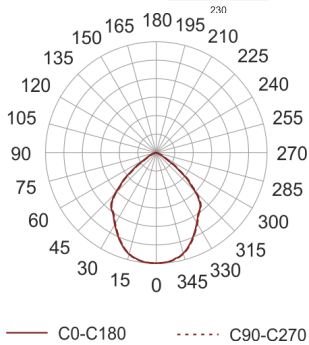

KOMBIC SQUARE 4000LM/3K BIAŁY

- IP: 44
- Color temperature: 2700-3500
- Luminous flux: 2295 lm

Name	Code	Colour	Voltage supply	Luminaire wattage	Light source type	Luminous flux	
KOMBIC SQUARE 4000lm/3K BIAŁY	9241450	white	230V	30W	LED	2295 lm	3000K