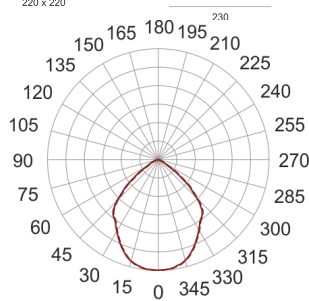

KOMBIC SQUARE 4000LM/3K BIAŁY

— C0-C180 - - - - C90-C270

- IP: 44
- Color temperature: 2700-3500
- Luminous flux: 2295 lm

Name	Code	Colour	Voltage supply	Luminaire wattage	Light source type	Luminous flux	
KOMBIC SQUARE 4000lm/3K BIAŁY	9241450	white	230V	30W	LED	2295 lm	3000K