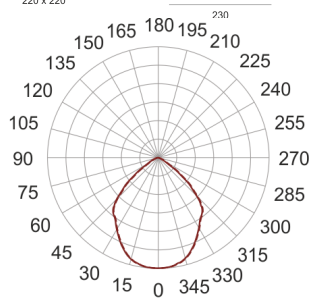

KOMBIC SQUARE 4000LM/4K BIAŁY

— C0-C180 - - - - C90-C270

- IP: 44
- Color temperature: 3500-4000, Cool
- Luminous flux: 2471 lm

Name	Code	Colour	Voltage supply	Luminaire wattage	Light source type	Luminous flux	
KOMBIC SQUARE 4000lm/4K BIAŁY	9241460	white	230V	30W	LED	2471 lm	4000K