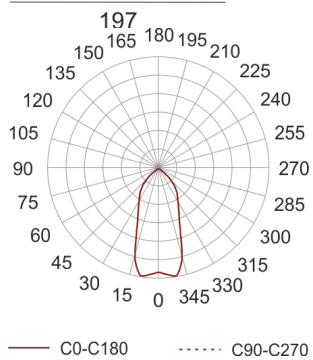

KOMBIC SUR 4000LM/3K BIAŁY

- IP: 20
- Color temperature: 2700-3500
- Luminous flux: 2943 lm

Name	Code	Colour	Voltage supply	Luminaire wattage	Light source type	Luminous flux	
KOMBIC SUR. 4000lm/3K. BIAŁY	10141040	white	230V	31,5W	LED	2943 lm	 3000K