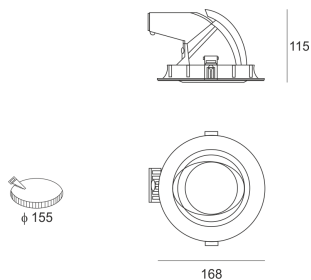

KONGO S LED 2.0/15/3.0K CZARNY

- IP: 20
- Color temperature: 2700-3500
- Luminous flux: 1409 lm

Name	Code	Colour	Voltage supply	Luminaire wattage	Light source type	Luminous flux	
KONGO_S_LED_2.0/15/3.0K_CZARNY		black	230V	15	LED	1409 lm	3000K