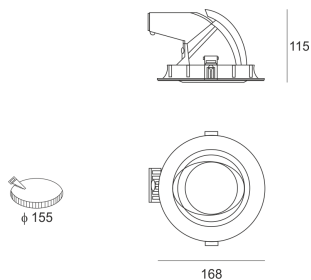

KONGO S LED 2.0/15/4.0K CZARNY

- IP: 20
- Color temperature: 3500-4000, Cool
- Luminous flux: 1409 lm

Name	Code	Colour	Voltage supply	Luminaire wattage	Light source type	Luminous flux	
KONGO_S_LED_2.0/15/4.0K_CZARNY		black	230V	15	LED	1409 lm	4000K