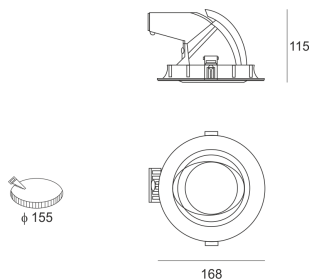

KONGO S LED 2.0/24/3.0K CZARNY

- IP: 20
- Color temperature: 2700-3500
- Luminous flux: 1481 lm

Name	Code	Colour	Voltage supply	Luminaire wattage	Light source type	Luminous flux	
KONGO_S_LED_2.0/24/3.0K_CZARNY	1620632	black	230V	15	LED	1481 lm	3000K