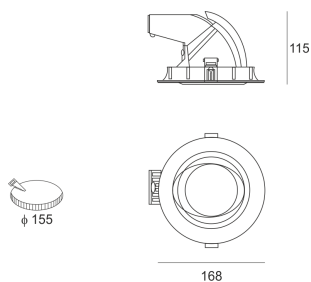

KONGO S LED 3.0/15/3.0K CZARNY

- IP: 20
- Color temperature: 2700-3500
- Luminous flux: 2354 lm

Name	Code	Colour	Voltage supply	Luminaire wattage	Light source type	Luminous flux	
KONGO_S_LED_3.0/15/3.0K_CZARNY		black	230V	26	LED	2354 lm	3000K