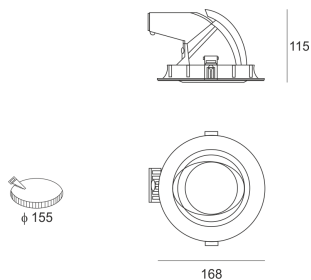

KONGO S LED 3.0/15/4.0K CZARNY

- IP: 20
- Color temperature: 3500-4000, Cool
- Luminous flux: 2404 lm

Name	Code	Colour	Voltage supply	Luminaire wattage	Light source type	Luminous flux	
KONGO_S_LED_3.0/15/4.0K_CZARNY		black	230V	25	LED	2404 lm	4000K