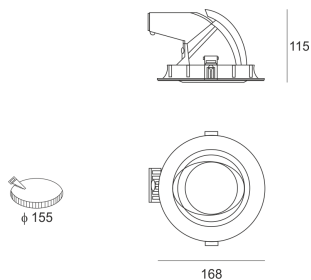

KONGO S LED 3.0/24/3.0K CZARNY

- IP: 20
- Color temperature: 2700-3500
- Luminous flux: 2449 lm

Name	Code	Colour	Voltage supply	Luminaire wattage	Light source type	Luminous flux	
KONGO_S_LED_3.0/24/3.0K_CZARNY	1622632	black	230V	26	LED	2449 lm	3000K