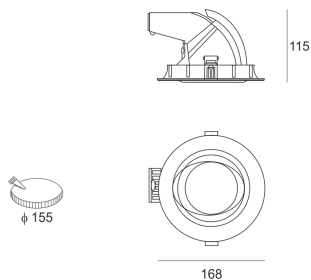

# KONGO S LED 3.0/24/4.0K CZARNY

- IP: 20
- Color temperature: 3500-4000, Cool
- Luminous flux: 2445 lm

Name	Code	Colour	Voltage supply	Luminaire wattage	Light source type	Luminous flux	
<a href="#">KONGO_S_LED_3.0/24/4.0K_CZARNY</a>	1623632	black	230V	25	LED	2445 lm	4000K