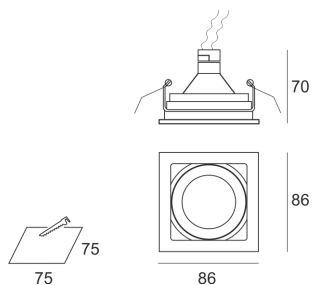

KUBGO AS

- IP: 20
- Color temperature:
- Luminous flux: lm

Name	Code	Colour	Voltage supply	Luminaire wattage	Light source type	Handle
KUBGO AS	1201115	AS	12V	max 50W	QR-CBC51	GU5,3