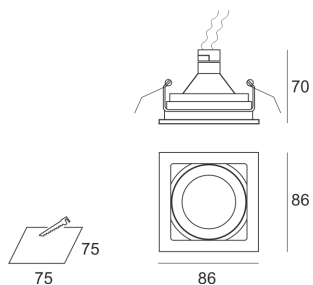

# KUBGO AS

- IP: 20
- Color temperature:
- Luminous flux: lm

Name	Code	Colour	Voltage supply	Luminaire wattage	Light source type	Handle
<a href="#">KUBGO AS</a>	1201115	AS	12V	max 50W	QR-CBC51	GU5,3