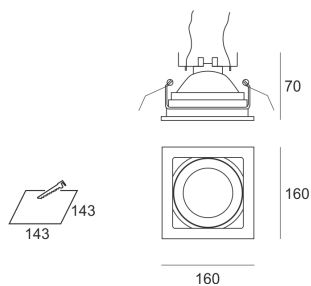

KUBGO 111 AS

- IP: 20
- Color temperature:
- Luminous flux: lm

Name	Code	Colour	Voltage supply	Luminaire wattage	Light source type	Handle
KUBGO 111 AS	1203115	AS	12V	max 50W	QR-111	G 53